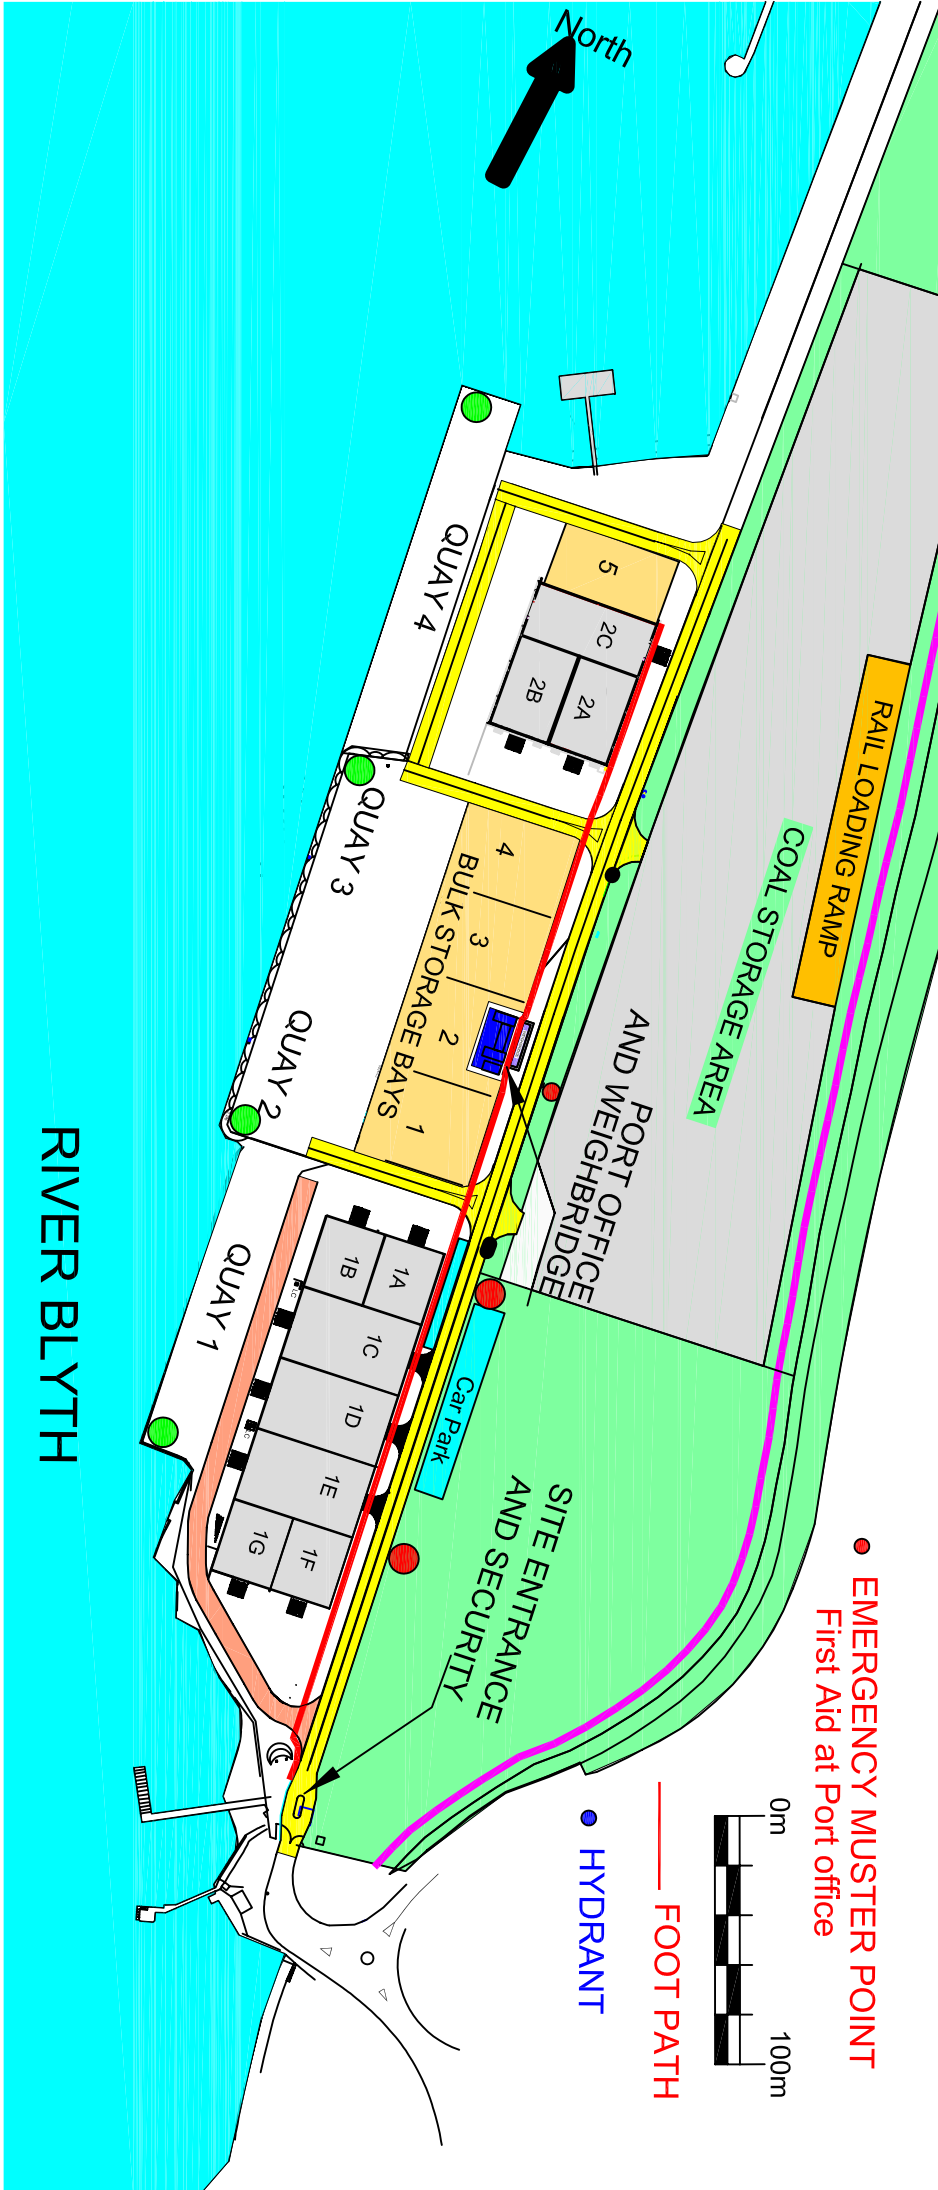

# BATTLESHIP WHARF

ID	Type	Skip	Location	Collection
BW1	CAT 1 Ships	12 yd Closed	Berth 1	On request
BW2	CAT 1 Ships	12 yd Closed	Berth 2 & 3	On request
BW4	CAT 1 Ships	12 yd Closed	Berth 4	On request
BW5	General	12 yd Closed	BW	On request
BW6	General	12 yd Open	BW	On request

RIVER BLYTH